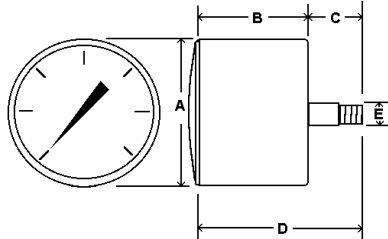

PRECISION INSTRUMENT COMPANY

'LP' SERIES LOW PRESSURE DIAPHRAGM GAUGES

SPECIFICATIONS:

CHROME PLATED CASE (BOTTOM CONN.)
BLACK STEEL CASE (BACK & PNL MOUNT)
BRASS INTERNALS AND CONNECTION
DRY NON-FILLABLE
+/- 1.5 % ACCURACY

FEATURES:

- 2 1/2" DIAL SIZE WITH TWIST LOCK PLASTIC LENS
- CAPSULE TYPE DIAPHRAGM TO MEASURE LOW PRESSURES
- 1/4" MNPT BOTTOM OR BACK CONNECTION

'LP1'

'LP2'

'LP3'

AVAILABLE RANGES:

- 30-0"wc vacuum (.5"wc minor inc.)
- 0-10"wc (.5"wc minor inc.)
- 0-15"wc (.2"wc minor inc.)
- 0-30"wc (.5"wc minor inc.)
- 20 oz./35"wc (.5"wc minor inc.)
- 35 oz./60"wc (1"wc minor inc.)
- 0-60"wc (1"wc minor inc.)
- 0-100"wc (2"wc minor inc.)
- 0-160"wc (5"wc minor inc.)
- 0-200"wc (5"wc minor inc.)
- 0-3 psi (.05 psi minor inc.)
- 0-5 psi (.1 psi minor inc.)
- 0-10 psi (.2 psi minor inc.)

**NOTE: OTHER RANGES
AVAILABLE UPON REQUEST,
PLEASE CALL WITH ANY
INQUIRIES.**

	LP1	LP2	LP3
A	2.60"	2.85"	2.85"
B	1.70"	1.60"	1.60"
C	.85"	.85"	.85"
D	3.45"	2.45"	2.45"
E	.55"	.55"	.55"
F	-----	2.60"	2.60"