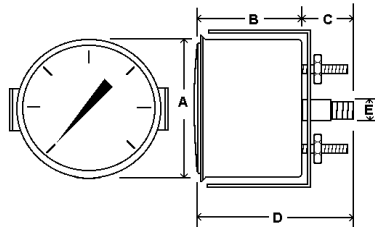

'LP3'

AVAILABLE RANGES:

- 30-0"wc vacuum (.5"wc minor inc.)
- 0-10"wc (.5"wc minor inc.)
- 0-15"wc (.2"wc minor inc.)
- 0-30"wc (.5"wc minor inc.)
- 20 oz./35"wc (.5"wc minor inc.)
- 35 oz./60"wc (1"wc minor inc.)
- 0-60"wc (1"wc minor inc.)
- 0-100"wc (2"wc minor inc.)
- 0-160"wc (5"wc minor inc.)
- 0-200"wc (5"wc minor inc.)
- 0-3 psi (.05 psi minor inc.)
- 0-5 psi (.1 psi minor inc.)
- 0-10 psi (.2 psi minor inc.)

**NOTE: OTHER RANGES
AVAILABLE UPON REQUEST,
PLEASE CALL WITH ANY
INQUIRIES.**

	LP1	LP2	LP3
A	2.60"	2.85"	2.85"
B	1.70"	1.60"	1.60"
C	.85"	.85"	.85"
D	3.45"	2.45"	2.45"
E	.55"	.55"	.55"
F	-----	2.60"	2.60"