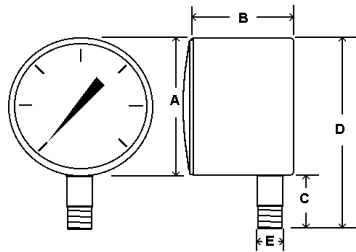

PRECISION INSTRUMENT COMPANY

'LP' SERIES LOW PRESSURE DIAPHRAGM GAUGES

SPECIFICATIONS:

CHROME PLATED CASE (BOTTOM CONN.)
BLACK STEEL CASE (BACK & PNL MOUNT)
BRASS INTERNALS AND CONNECTION
DRY NON-FILLABLE
+/- 1.5 % ACCURACY

FEATURES:

- 2 1/2" DIAL SIZE WITH TWIST LOCK PLASTIC LENS
- CAPSULE TYPE DIAPHRAGM TO MEASURE LOW PRESSURES
- 1/4" MNPT BOTTOM OR BACK CONNECTION

'LP1'